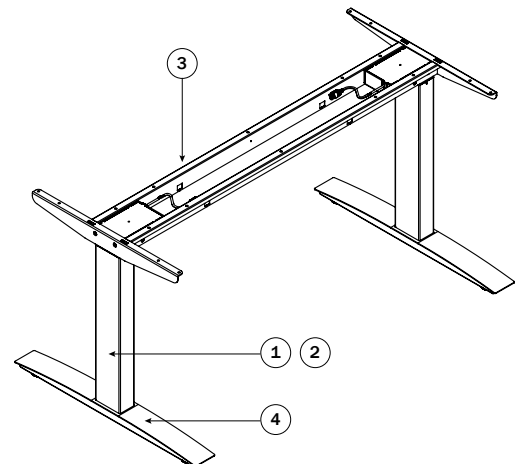

ORDERING A BOLD OR CONVERSION TABLE FROM THE STANDARD SOL

When ordering a single table (Bold or Conversion), you need the following:

1. CHOOSE COLUMN TYPE

- ☐ Fixed
- ☐ Pin Adjustable
- ☐ Electric Height Adjustable
- ☐ Pneumatic (Gas) Adjustable

2. CHOOSE COLUMN KIT

- ☐ Single Stage
- ☐ Dual Stage
- ☐ Up/Down Switch
- ☐ PGM Switch
- ☐ 2 Leg Configuration
- ☐ 3 Leg Configuration

3. CHOOSE J-CHANNEL KIT

See 3-Leg J-Rail Guide on page 2 for help determining size if needed.

- ☐ 2 Leg Configuration (1 J-Rail Kit)
- ☐ 3 Leg Configuration (2 J-Rail Kits)

Qty: _____
Length of Top: _____

4. CHOOSE FOOT KIT

- ☐ T Foot
- ☐ C Foot
- ☐ 24"
- ☐ 30"
- ☐ Glides
- ☐ Casters

5. CHOOSE COLOR

- ☐ Standard Provide Color Code _____
- ☐ Custom Fill out Custom Color Request Form
- ☐ Color Match Provide sample to Sales, ship to address below

PO CHECKLIST

Send PO to orders@omt-veyhl.com
See PO Help Sheet.

- ☐ Part numbers with matching descriptions
- ☐ OMT-Veyhl color code
- ☐ Ship-to address
- ☐ Clearly stated order title (ex. **MOCKUP** or **REPLACEMENT**)
- ☐ Date of PO submission
- ☐ Request date of delivered product
- ☐ Additional information (ex. box label requirements)

Once we receive the complete PO, Customer Service will respond within 48 hours.

Orders for standard product will have a formal acknowledgment with a promised ship date within 48 hours.

Orders for new (unreleased product) may take longer to acknowledge due to engineering and/or database structuring.

SEE SOL FOR PRICING
OR CALL SALES AT 616-738-6688

11511 James Street • Holland, MI 49424 • 616.738.6688 • omt-veyhl.com

Terms of Use: The user is responsible for determining the suitability of OMT-Veyhl products for specific applications. © OMT-Veyhl 2017

v 083017