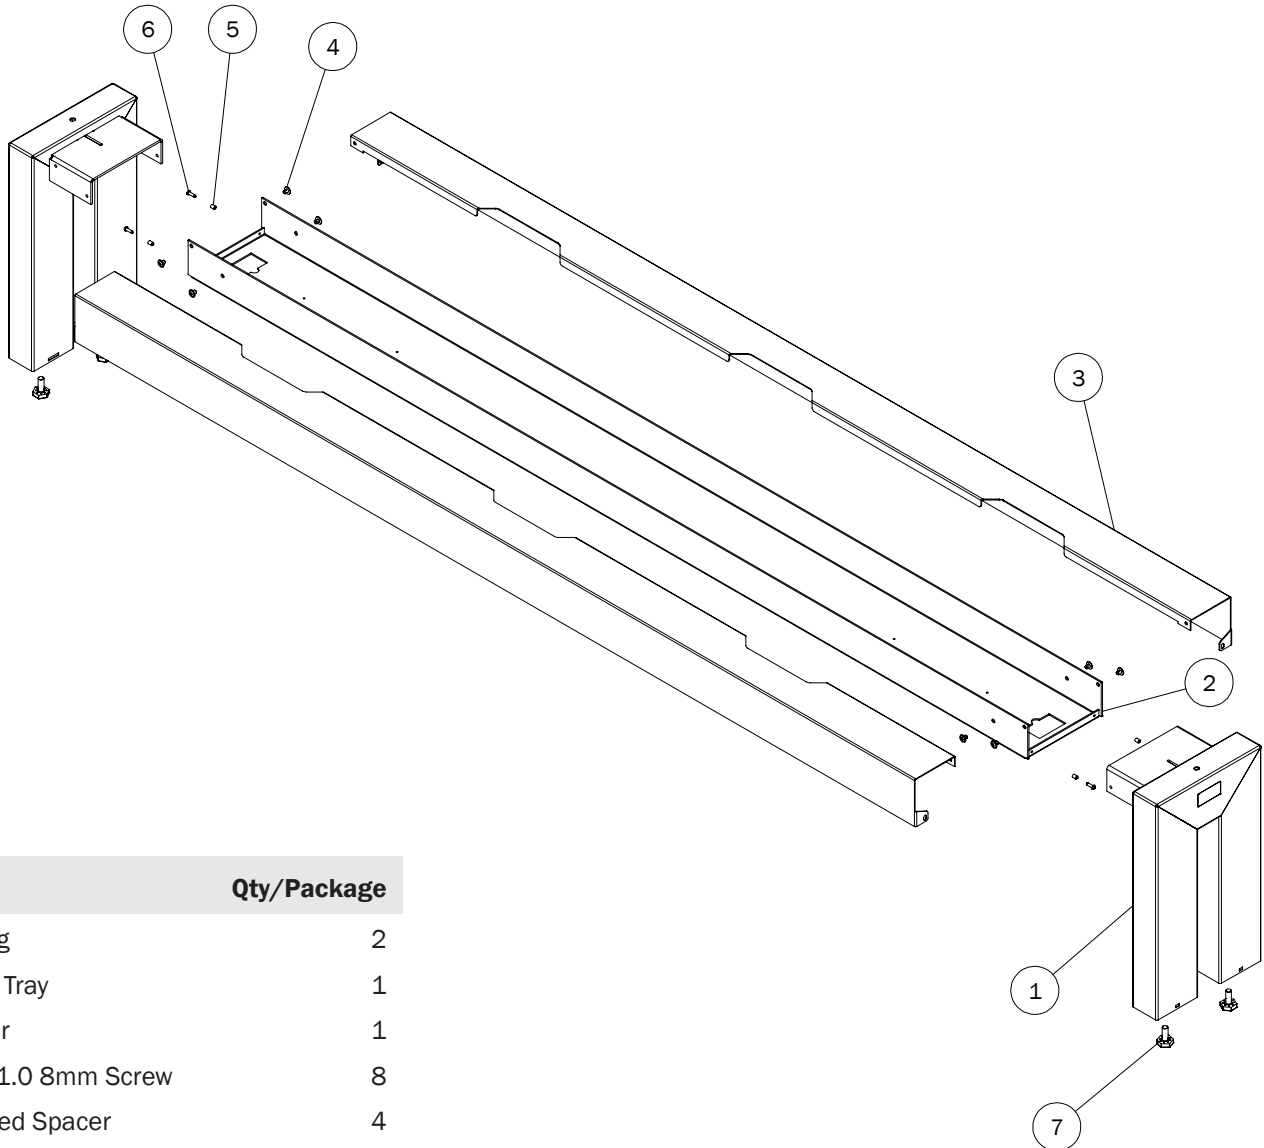

# PARTS DIAGRAM

PARTS	Qty/Package
1. U-Leg	2
2. Wire Tray	1
3. Cover	1
4. M6x1.0 8mm Screw	8
5. Slotted Spacer	4
6. #8 5/8" Sheet Metal Screw	4
7. Glide	4