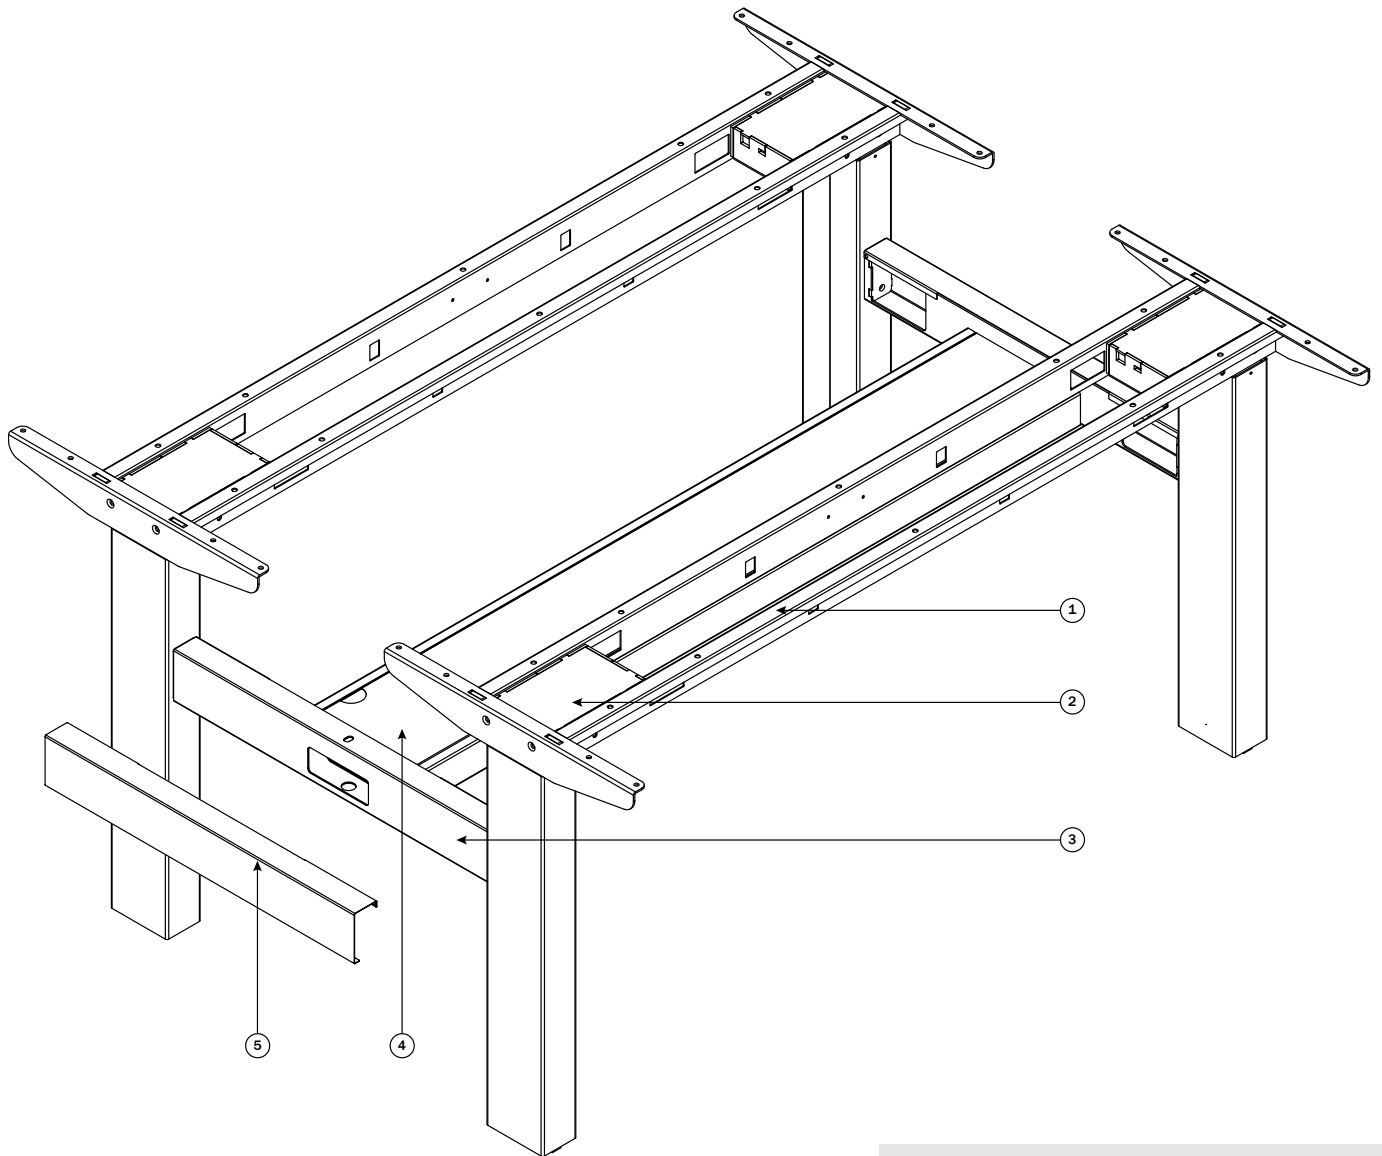

PARTS DIAGRAM

PARTS	Qty/Package
1. J-Channel Kit	2
2. Single Stage Electric Column Kit	2
3. Depth Support Kit	1
4. Cable Tray Kit	1
5. Depth Support Cover Kit	2